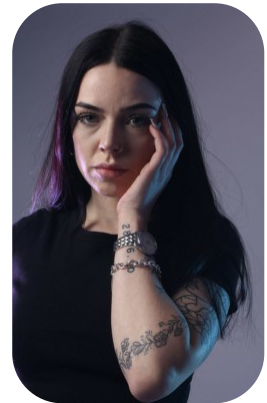

Frances Anne Cooper

Age: 21-24	Height: 5ft7inch	Eye Colour: Blue	Accent: London
Gender:F	Weight: 58kg	Waist: 27es	Bust: 34es
Location: London	Shoe Size: 7	Hips: 32es	
Drives: Yes	Hair Color: Black		

Talents
COMMERCIAL MODELS, EXTRAS