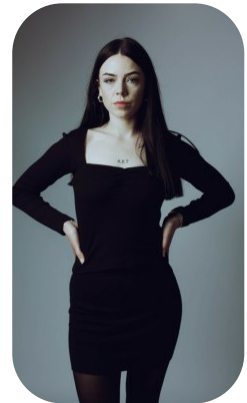

Frances Anne Cooper

Age: 21-24	Height: 5ft7inch	Eye Colour: Blue	Accent: London
Gender:F	Weight: 58kg	Waist: 27es	Bust: 34es
Location: London	Shoe Size: 7	Hips: 32es	
Drives: Yes	Hair Color: Black		

Talents
COMMERCIAL MODELS, EXTRAS